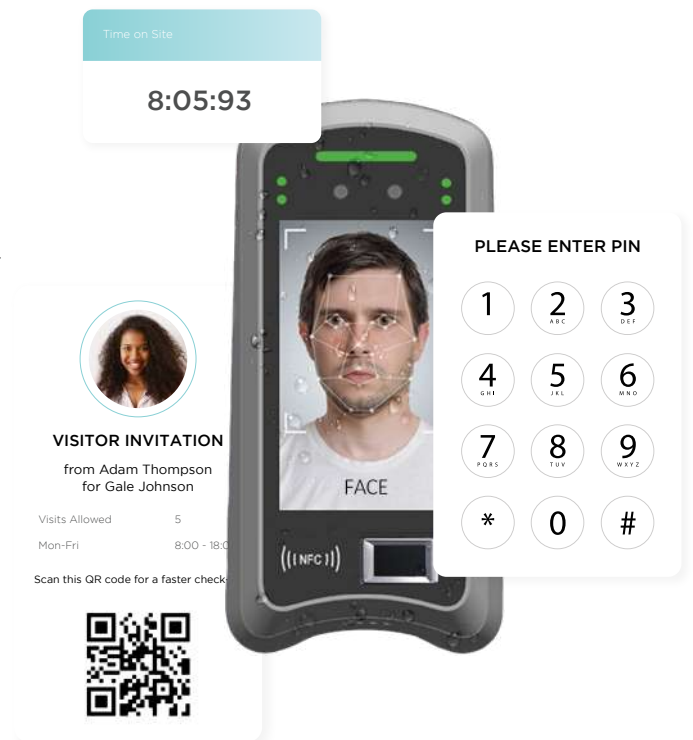

ATG CAM

ATG Cam is an LPR (License Plate Recognition) solution designed to provide unparalleled vehicle data verification and monitoring capabilities. Our cutting-edge technology compares the license plate with the license disc, ensuring accurate and reliable information about each vehicle.

- Vehicle data verification and alerts of irregularities
- Creates incident if vehicle disc wasn't scanned in
- Real-time 24/7 monitoring

ATG FACIAL

The pinnacle of visitor, contractor and employee management, driven by advanced facial recognition. Simplify visitor check-ins, streamline pre-registration, and monitor time attendance – all with seamless efficiency. Embrace the touchless era of sign-ins, unlock custom reports, seamlessly integrate with access points, and elevate your security measures.

- Seamless and contactless sign-in
- Visitor verification and recognition
- Time-based access restrictions and limitations
- Time and attendance tracking and overview

ATG UHF READER

A revolution in seamless, contactless entry where convenience meets security. Say farewell to remote fumbling, entry queues, and stopping for ID tags. With effortless access for frequent drivers and customisable permissions, you're in command. Empower employees, contractors, and regular visitors with precisely timed, area-specific entry.

- Fast and contactless entry
- Safeguard against false or unauthorised access
- Flag blocked vehicles for "no entry"
- Time-based access restriction and limitations

ATG QR READER

Our QR Code Reader solution prioritises security, enabling precise access control. With swift scanning, authorised users gain instant access to designated areas, while intelligent flagging and blocking settings prevent unauthorised entry. Manage access within specified time durations for maximum security.