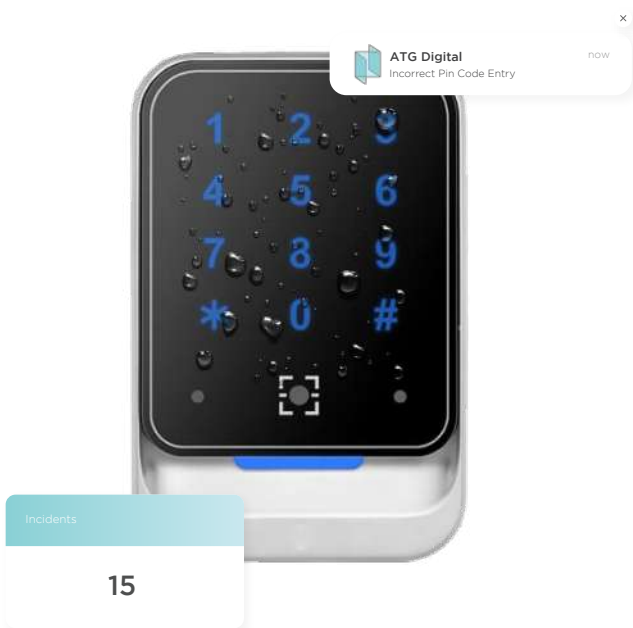

- Seamless and contactless sign-in
- Visitor verification and recognition
- Time-based access restrictions and limitations
- Time and attendance tracking and overview

ATG UHF READER

A revolution in seamless, contactless entry where convenience meets security. Say farewell to remote fumbling, entry queues, and stopping for ID tags. With effortless access for frequent drivers and customisable permissions, you're in command. Empower employees, contractors, and regular visitors with precisely timed, area-specific entry.

- Fast and contactless entry
- Safeguard against false or unauthorised access
- Flag blocked vehicles for "no entry"
- Time-based access restriction and limitations

ATG QR READER

Our QR Code Reader solution prioritises security, enabling precise access control. With swift scanning, authorised users gain instant access to designated areas, while intelligent flagging and blocking settings prevent unauthorised entry. Manage access within specified time durations for maximum security.

-  QR Code invitations for seamless and contactless access
-  NFC card reader
-  Flag and block unauthorised or unwanted individuals
-  Real-time arrival, departure or incident notifications

ATG QR KEYPAD

ATG QR Keypad offers a versatile multi-mode entry system designed to cater to your unique preferences and requirements. Whether you prefer the simplicity of QR code scanning, or the reliability of keypad/PIN code entry, ATG QR Keypad has you covered. Enjoy a seamless and secure access experience that puts you in control.