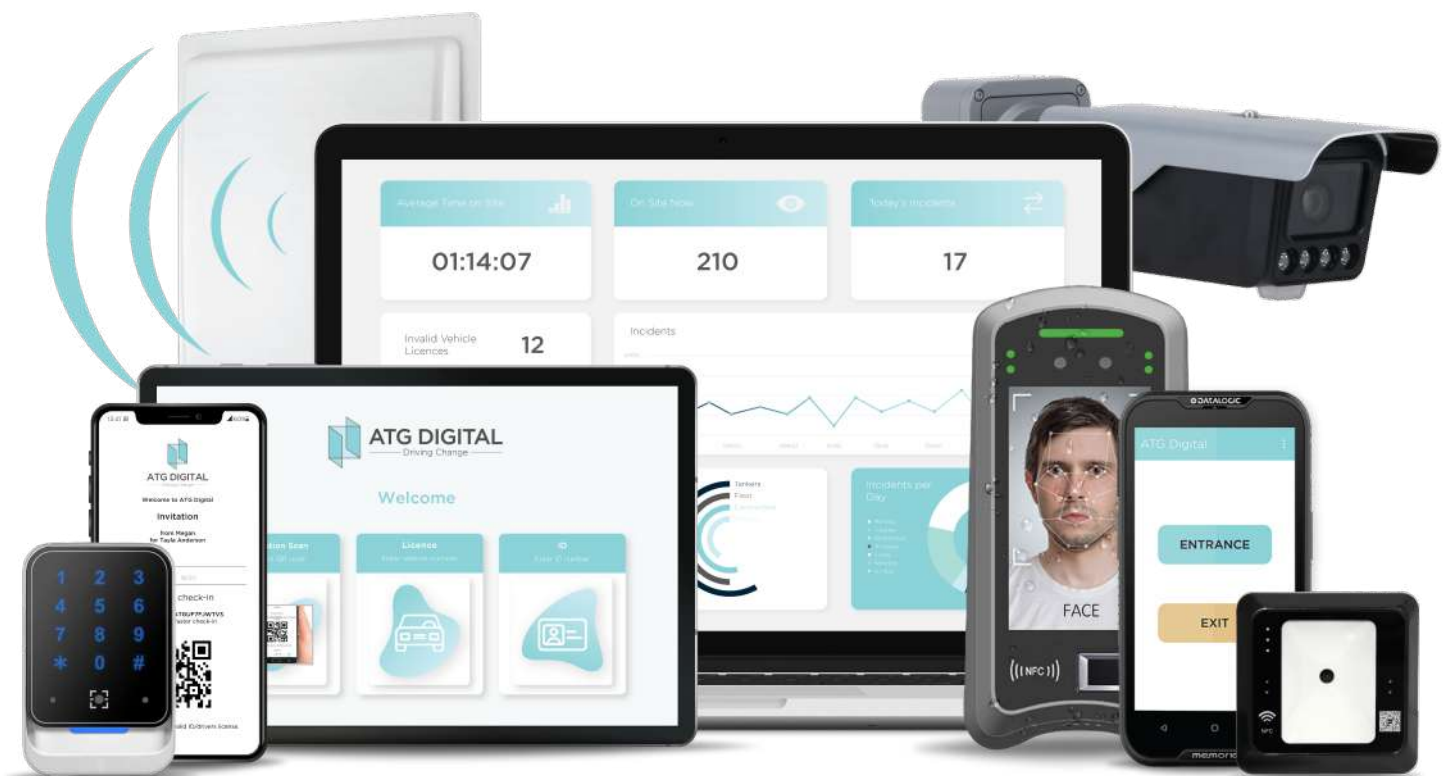

SMART ACCESS AND VISITOR MANAGEMENT SOLUTIONS

Unlimited Data, Multiple Solutions, One Place.

Where innovation meets unparalleled customisation! Streamline operations, manage access, monitor visitors, and safeguard your premises with our state-of-the-art, completely customisable, access control and visitor management solutions. Experience seamless security tailored to your needs and unlock a new era of convenience and efficiency.

AT THE GATE

At The Gate provides real-time visitor data authentication, including vehicle and driver's licenses, in compliance with POPIA regulations. Our customisable mobile gate access control system ensures a seamless experience for visitors, employees, and management alike, while prioritising the security of your people and data.

ON THE CONTAINER

On The Container is a cutting-edge and agile logistics solution designed to provide unrivaled security, transparency, and control over your supply chain. Our cloud-based container security system scans and captures detailed container information upon arrival at the storage yard. It delivers a transparent, live, and accurate view of your assets and site.

ATG CAM

ATG Cam is an LPR (License Plate Recognition) solution designed to provide unparalleled vehicle data verification and monitoring capabilities. Our cutting-edge technology compares the license plate with the license disc, ensuring accurate and reliable information about each vehicle.