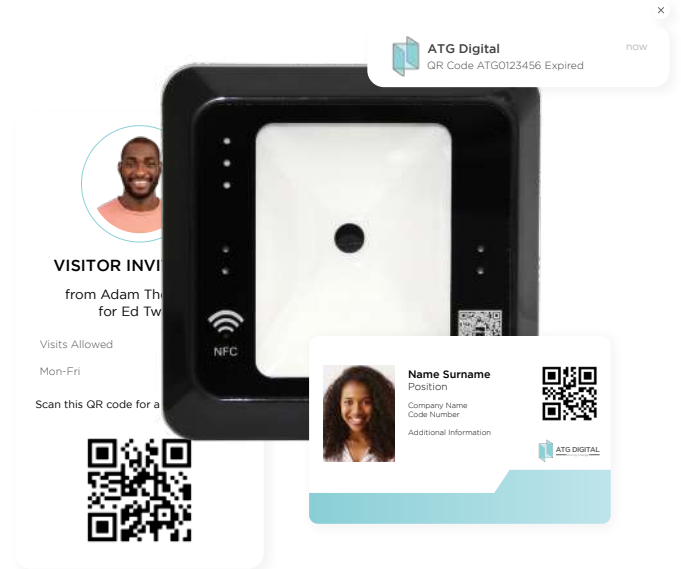

- Vehicle data verification and alerts of irregularities
- Creates incident if vehicle disc wasn't scanned in
- Real-time 24/7 monitoring

ATG FACIAL

The pinnacle of visitor, contractor and employee management, driven by advanced facial recognition. Simplify visitor check-ins, streamline pre-registration, and monitor time attendance – all with seamless efficiency. Embrace the touchless era of sign-ins, unlock custom reports, seamlessly integrate with access points, and elevate your security measures.

- Seamless and contactless sign-in
- Visitor verification and recognition
- Time-based access restrictions and limitations
- Time and attendance tracking and overview

ATG UHF READER

A revolution in seamless, contactless entry where convenience meets security. Say farewell to remote fumbling, entry queues, and stopping for ID tags. With effortless access for frequent drivers and customisable permissions, you're in command. Empower employees, contractors, and regular visitors with precisely timed, area-specific entry.

- Fast and contactless entry
- Safeguard against false or unauthorised access
- Flag blocked vehicles for "no entry"
- Time-based access restriction and limitations

ATG QR READER

Our QR Code Reader solution prioritises security, enabling precise access control. With swift scanning, authorised users gain instant access to designated areas, while intelligent flagging and blocking settings prevent unauthorised entry. Manage access within specified time durations for maximum security.

-  QR Code invitations for seamless and contactless access
-  NFC card reader
-  Flag and block unauthorised or unwanted individuals
-  Real-time arrival, departure or incident notifications

ATG QR KEYPAD