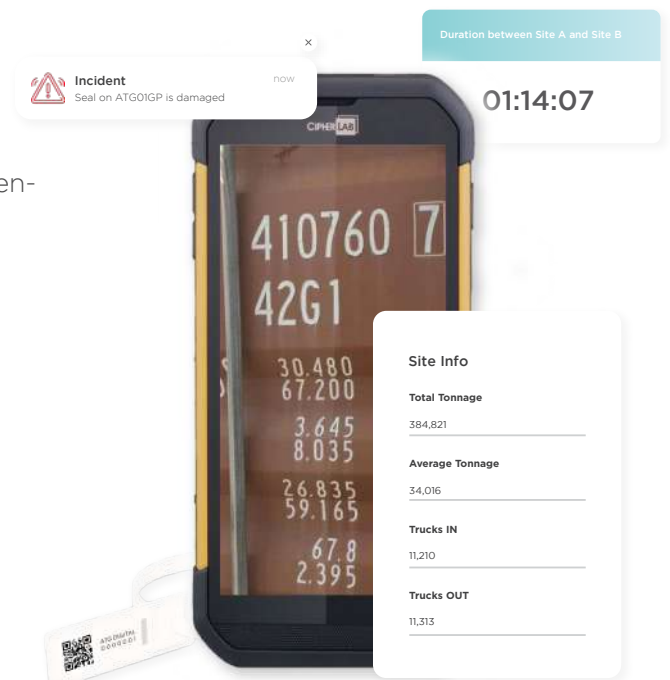

-  Customisable sign in
-  Visitor arrival notifications
-  Capture visitor photos, details & produce custom reports
-  Print custom visitor ID badges

AT RECEPTION

At Reception is a state-of-the-art visitor management system that is loved throughout South Africa. Our intelligent design streamlines your front-desk security protocol! Seamlessly record all your visitors' information upon arrival, while reinforcing your company branding and automating the sign-in process.

ON THE CONTAINER

On The Container is a cutting-edge and agile logistics solution designed to provide unrivaled security, transparency, and control over your supply chain. Our cloud-based container security system scans and captures detailed container information upon arrival at the storage yard. It delivers a transparent, live, and accurate view of your assets and site.

-  Track and monitor departures, arrivals and inter-site duration
-  Get real-time container arrival notifications
-  Scan clamp, seal numbers and any other container details you require
-  Customisation in input and output data, e.g. Gate pass shown, KM reading, route number, and more
-  Quickly and easy collect and view any recorded damages to vehicles, trucks or containers

ATG CAM

ATG Cam is an LPR (License Plate Recognition) solution designed to provide unparalleled vehicle data verification and monitoring capabilities. Our cutting-edge technology compares the license plate with the license disc, ensuring accurate and reliable information about each vehicle.