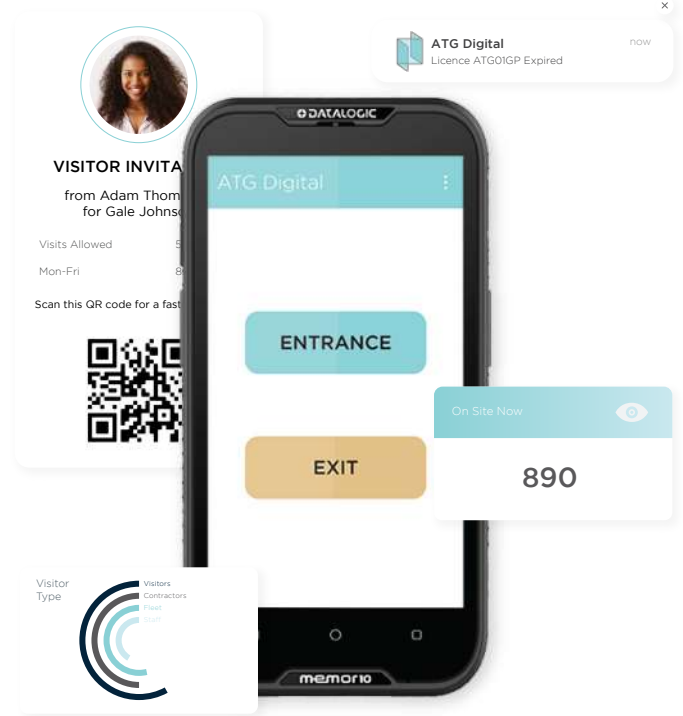

SMART ACCESS AND VISITOR MANAGEMENT SOLUTIONS

Unlimited Data, Multiple Solutions, One Place.

Where innovation meets unparalleled customisation! Streamline operations, manage access, monitor visitors, and safeguard your premises with our state-of-the-art, completely customisable, access control and visitor management solutions. Experience seamless security tailored to your needs and unlock a new era of convenience and efficiency.

AT THE GATE

At The Gate provides real-time visitor data authentication, including vehicle and driver's licenses, in compliance with POPIA regulations. Our customisable mobile gate access control system ensures a seamless experience for visitors, employees, and management alike, while prioritising the security of your people and data.

-  Licence, ID and passport scanning and authentication
-  Simplify visitor registration with pre-registration capabilities
-  Fully customisable solution with flexible fields to meet specific site needs
-  Receive instant notifications on incidents, arrivals, and more
-  Flag and block unauthorised or unwanted individuals
-  POPI and GDPR compliant

-  Customisable sign in
-  Visitor arrival notifications
-  Capture visitor photos, details & produce custom reports
-  Print custom visitor ID badges

AT RECEPTION

At Reception is a state-of-the-art visitor management system that is loved throughout South Africa. Our intelligent design streamlines your front-desk security protocol! Seamlessly record all your visitors' information upon arrival, while reinforcing your company branding and automating the sign-in process.